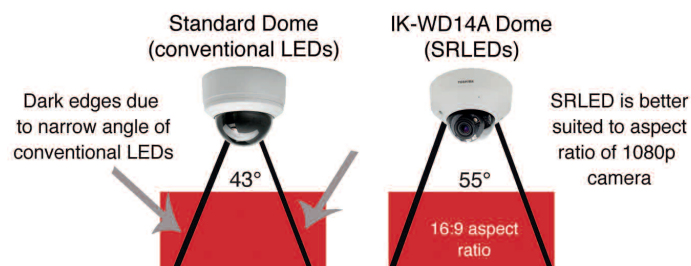

IK-WD14A

High-Definition Indoor Dome Camera

TOSHIBA
Leading Innovation >>>

Camera

Image sensor	1/2.7" progressive scan CMOS 2MP
Effective pixels	1920 x 1080
Lens	Vari-focal f=3mm to 9mm F=1.2 (wide), F=2.1 (tele)
Lens type	Remote zoom, remote focus
Zoom	3x optical, 4x digital
Angle of View	32°- 93° horizontal, 24°-68° vertical
Min. Illumination	0.04 lux/F1.2 (Night mode, LED-OFF, Gain 100%, 1/30 sec), 0 lux w/IR on
IR illuminators	SRLED *3, 20m range
Electric shutter	1/5-1/40,000

Camera Features

Day/Night	Yes, IR cut filter
Wide Dynamic Range	Yes
White balance	AWB
Gain (AGC)	Auto
BLC	Yes
Flickerless	Yes, 50/60 Hz selectable
Privacy mask	Yes
Tamper detection	Yes
Motion detection	Yes

Video

Compression	H.264, MPEG4, MJPEG
Resolutions	1920x1080, 1280x1024, 1280x720, 1024x768, 640x480, 320x240
Frame rate (max) *1	Up to 30 fps @1920x1080 (H.264) Up to 30 fps @1920x1080 (MPEG4) Up to 30 fps @1920x1080 (MJPEG)
Video streams	4 simultaneous
Composite video output	NTSC and PAL

Audio

Audio Compression	AAC, GSM, G.711
Audio In/Out *2	MIC In (plug-in power 3.3V, 200kΩ) / LINE OUT (1 Vrms)

Network

Protocols	IPv4, IPv6, TCP/IP, HTTP, HTTPS, UPnP, RTSP/RTP/RTCP, IGMP, SMTP, FTP, DHCP, NTP, DNS, DDNS, PPPoE, CoS, QoS, SNMP, and 802.1X
ONVIF	Yes, ver. 1.02
Maximum user access	10 clients
Security	Multi level ID/Password, IP address filtering, HTTPS, 802.1x port-based authentication
Basic authentication	Yes (Windows standard)
Bandwidth control	QoS, CoS
Camera set-up program	Installation Wizard
Plug-In	Active X
Alarm recording	FTP, email, SD card

Interface

Ethernet connectors	10 Base-T/100 Base-TX, RJ45 connector
Digital In/Out	1 IN / 1 OUT
SD card slot	Micro SD

General

Dimensions	6.3 inch (H) x 4.3 inch (Diameter) (160mm x 109mm)
Weight	1.83 lbs (830g)
Power Requirements	12V DC ± 10 %, 24V AC ± 10 % 60Hz, 802.3af class 3 PoE
Power consumption	12V DC / 0.5 A, 24V AC / 0.5A
Operation temperature	32°F to 122°F (-10°C to 50°C)
Operation humidity	~ 90%
OS	Linux
Approvals	FCC Class A, IC Class A, UL 60950-1, CSA C22.2 No. 60950-1

System Requirements

Web browser support	Internet Explorer® Ver. 8.0 or later
Supported OS	Windows® XP, Vista® Business, Windows 7 professional

*1: Varies in accordance with the object, image quality, network environment and performance of the client used.

*2: Sound quality varies depending on the condition of the network.

*3: SRLED is Single Reflection LED